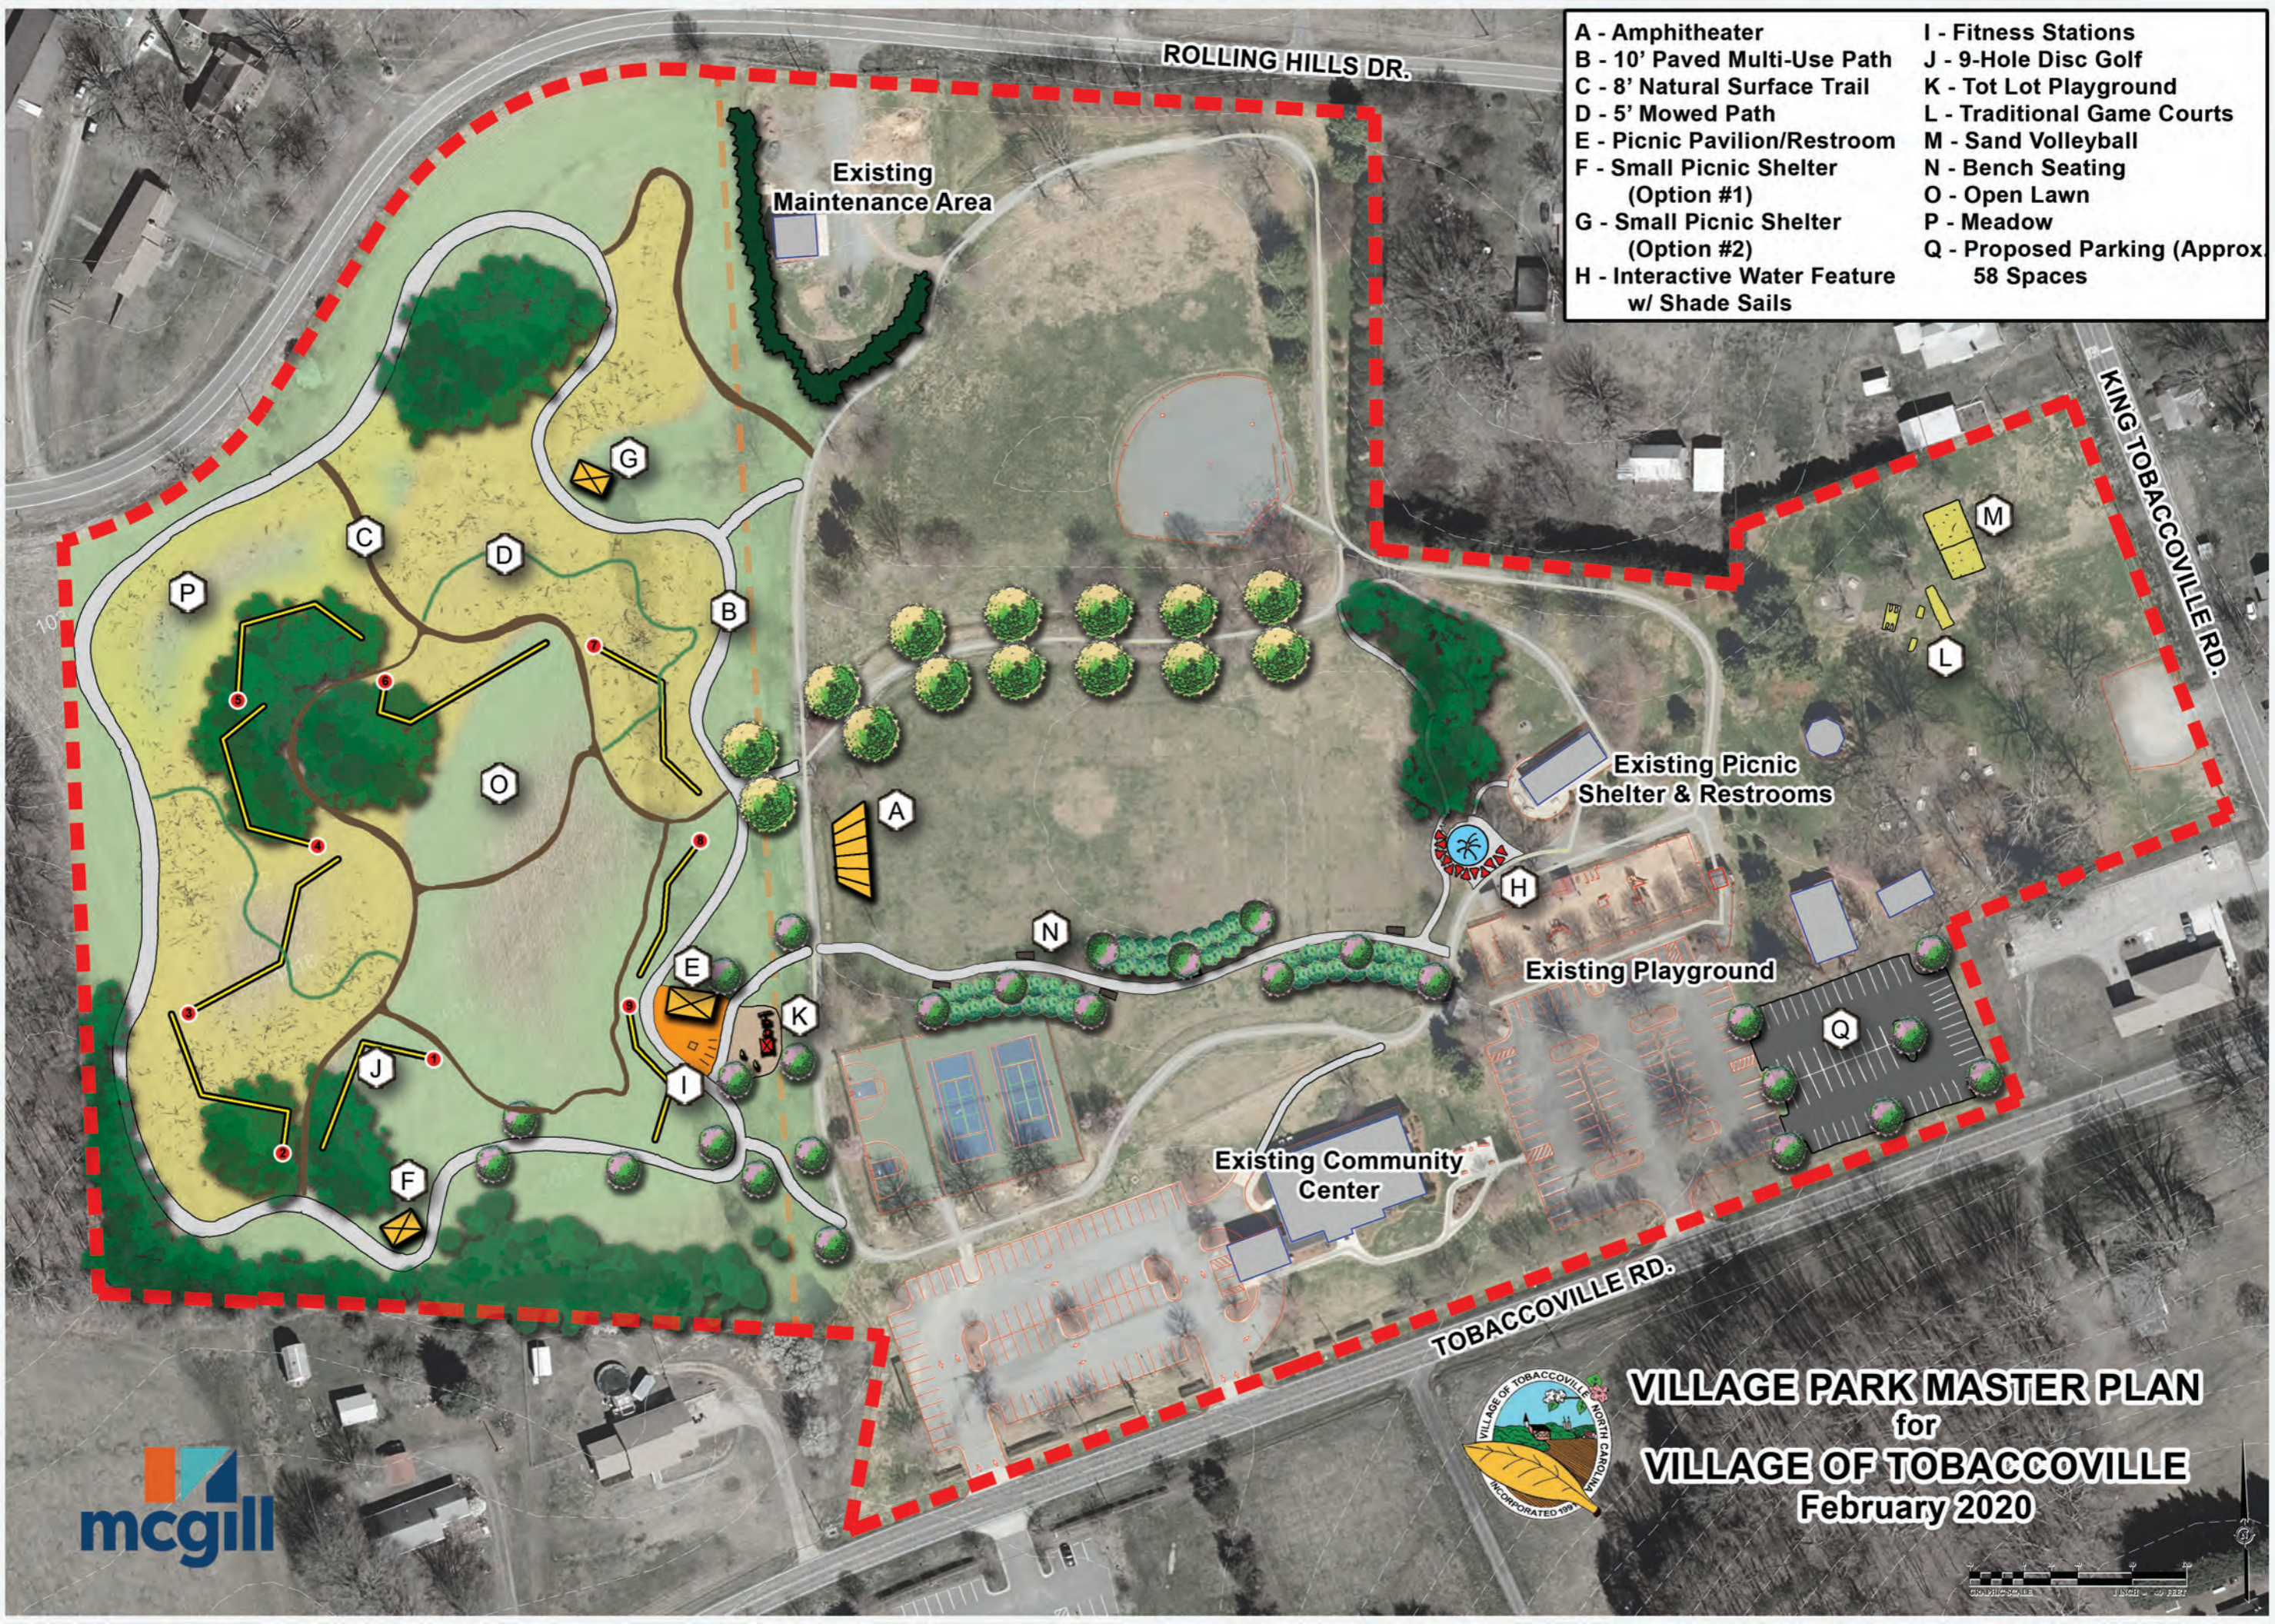

- A - Amphitheater
- B - 10' Paved Multi-Use Path
- C - 8' Natural Surface Trail
- D - 5' Mowed Path
- E - Picnic Pavilion/Restroom
- F - Small Picnic Shelter (Option #1)
- G - Small Picnic Shelter (Option #2)
- H - Interactive Water Feature w/ Shade Sails
- I - Fitness Stations
- J - 9-Hole Disc Golf
- K - Tot Lot Playground
- L - Traditional Game Courts
- M - Sand Volleyball
- N - Bench Seating
- O - Open Lawn
- P - Meadow
- Q - Proposed Parking (Approx. 58 Spaces)

VILLAGE PARK MASTER PLAN
for
VILLAGE OF TOBACCOVILLE
February 2020