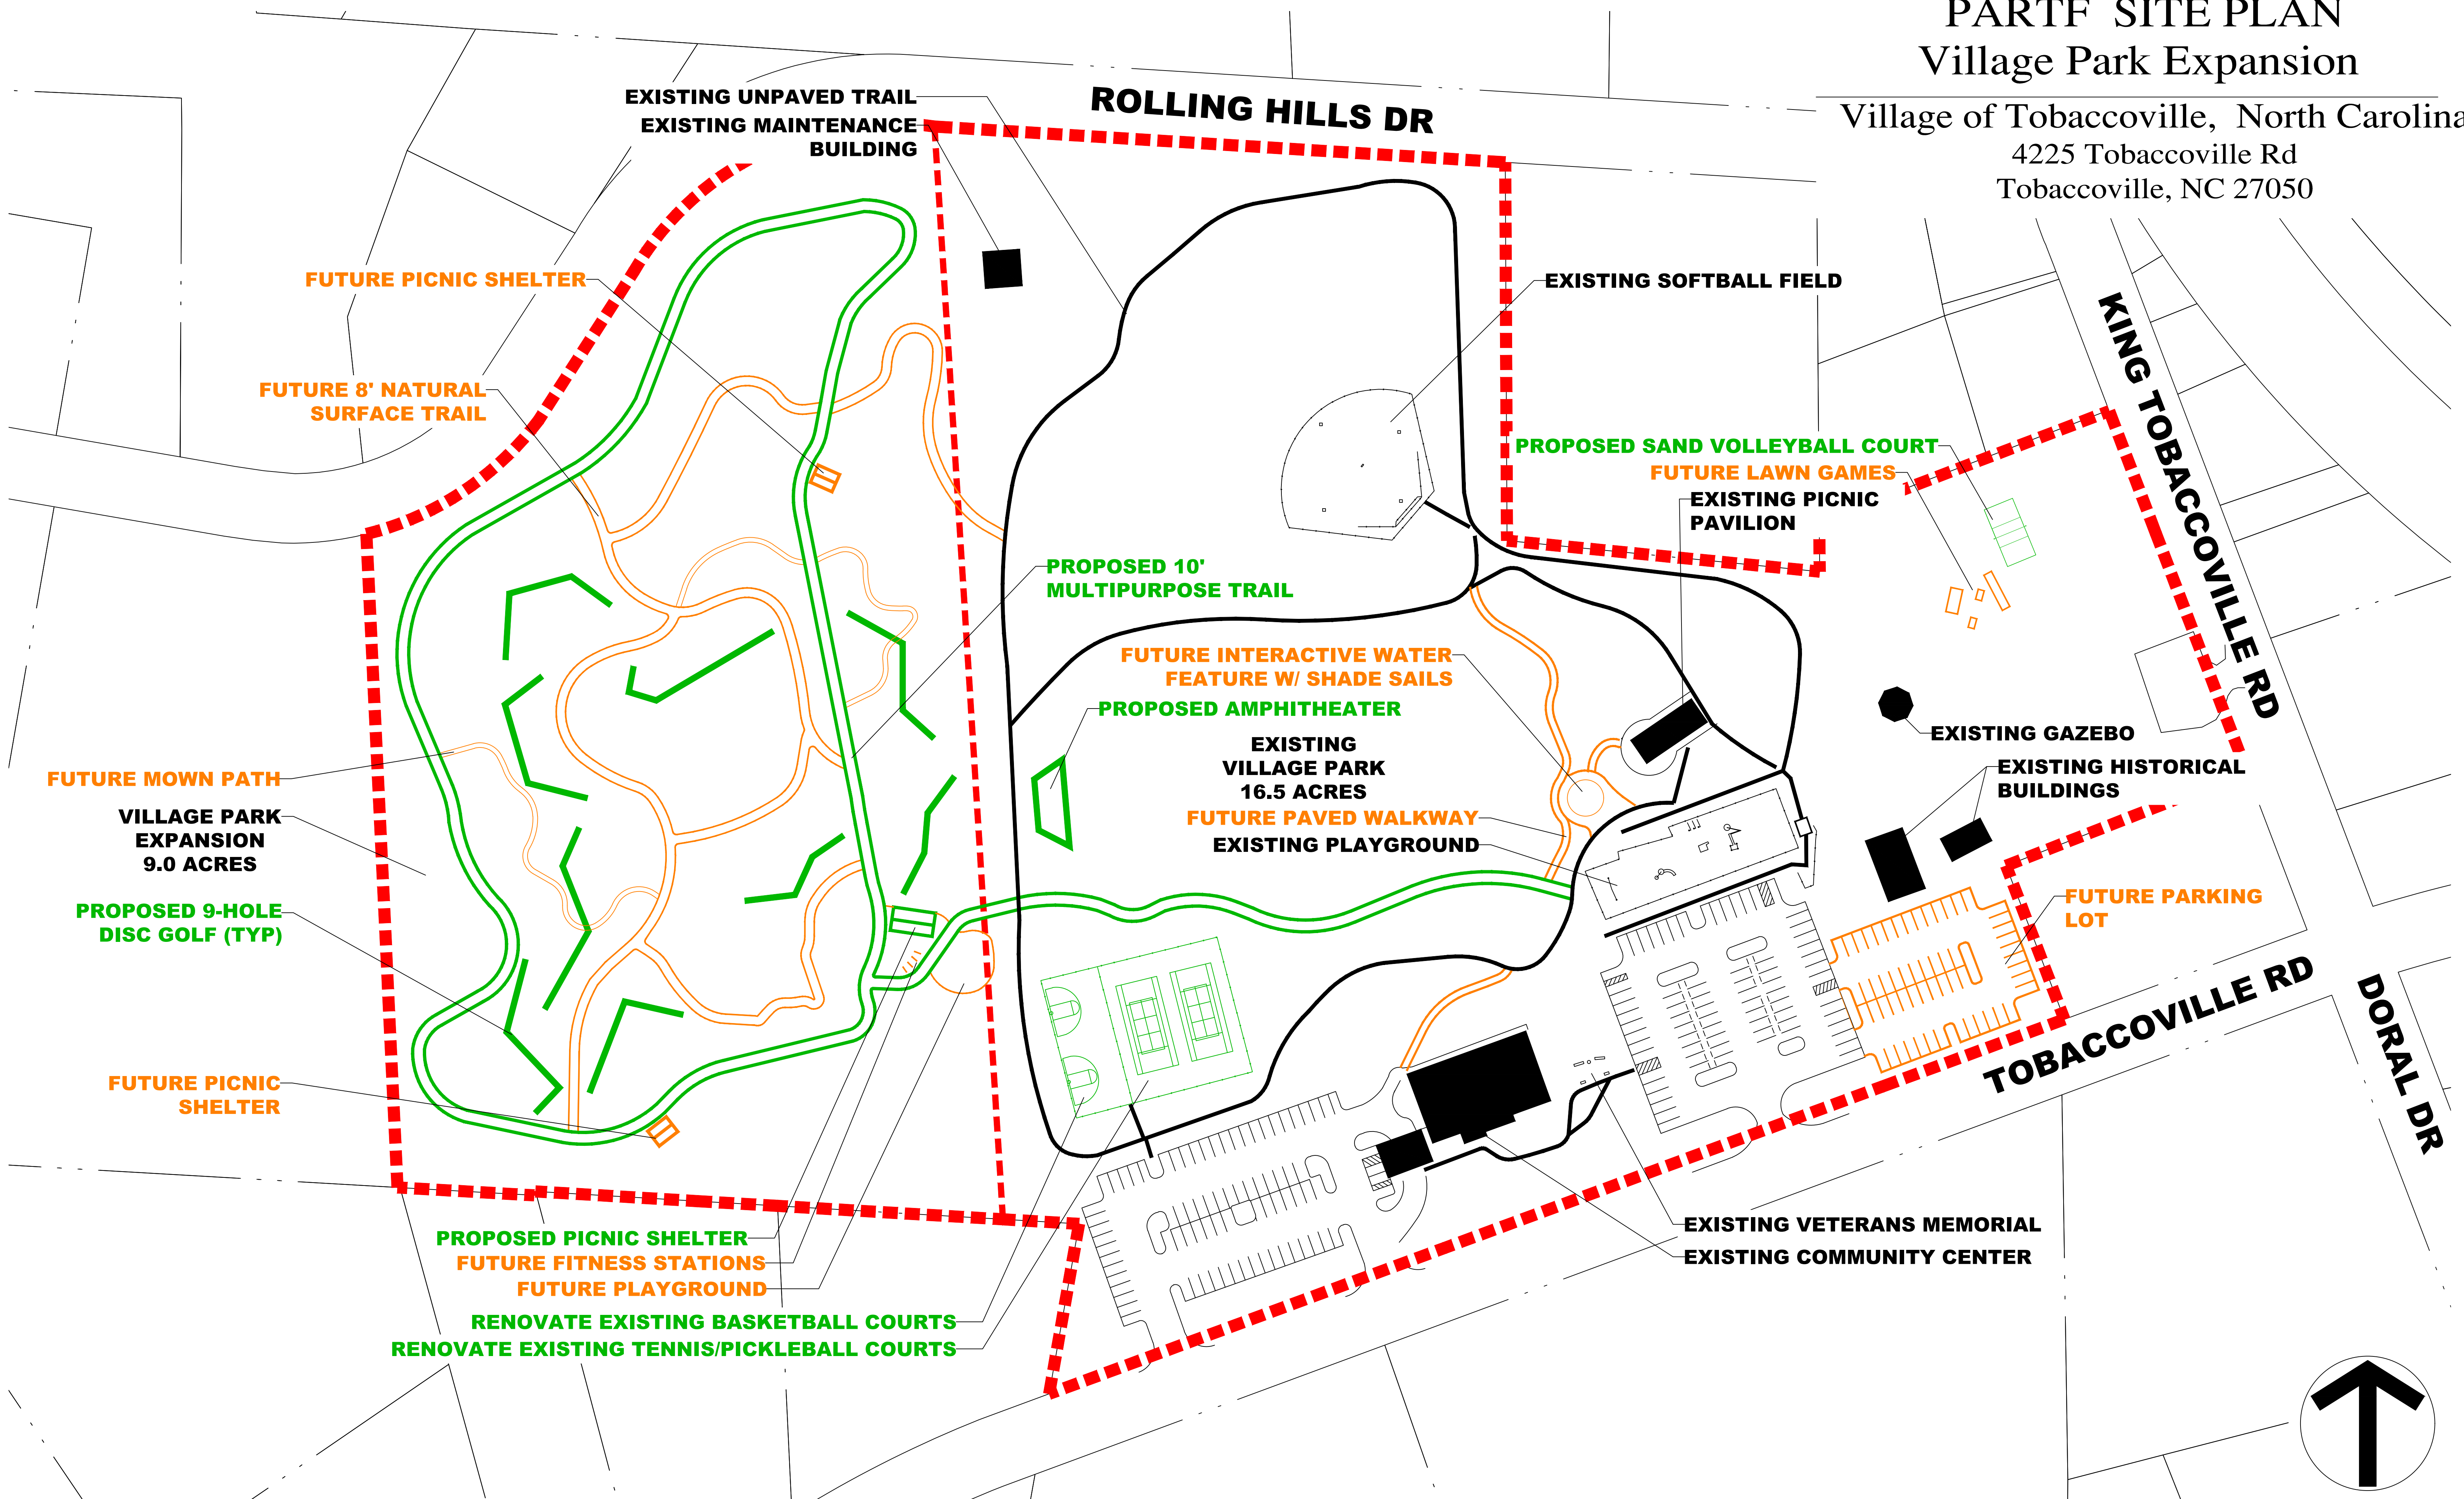

PARTF SITE PLAN Village Park Expansion

Village of Tobacoville, North Carolina
4225 Tobacoville Rd
Tobacoville, NC 27050

03/21/2022

Legend

..... Park Boundary
Total Parcel Area = 25.5 Acres

- Existing Park Facility
- PARTF Requested
- Future Phase
- Easement